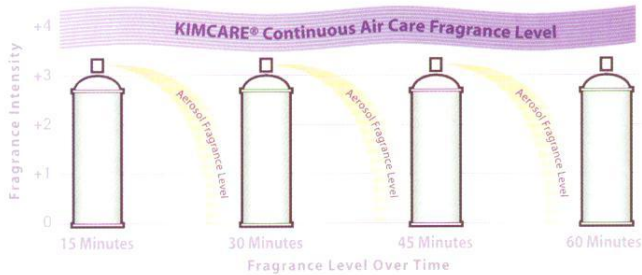

It makes great cents.

- Small initial investment
- No moving parts to break or replace
- No batteries required

Kimcare® Continuous Air Freshener System

Our Fragrance Spectrum helps you select which fragrance might be right for you.

KIMCARE® Continuous Air Freshener vs. Aerosol

KIMCARE® Continuous Air Freshener vs. Gels

KIMCARE® CONTINUOUS AIR FRESHENER SYSTEM

Product Code	Description	Case Pack	Dimension WxHxD (")	Colour
91067	KIMCARE® Air Freshener - Citrus Scented Refill (48ml)	6	2.3 x 4.4 x 2.3	Clear
91072	KIMCARE® Air Freshener - Ocean Scented Refill (48ml)	6	2.3 x 4.4 x 2.3	Clear
91073	KIMCARE® Air Freshener - Meadow Scented Refill (48ml)	6	2.3 x 4.4 x 2.3	Clear
91074	KIMCARE® Air Freshener - Cherry Scented Refill (48ml)	6	2.3 x 4.4 x 2.3	Clear
DISPENSER				
Product Code	Description	Case Pack	Dimension WxHxD (")	Furnish
92620	KIMCARE® Air Freshener Dispenser	12	2.8 x 5.0 x 2.4	White