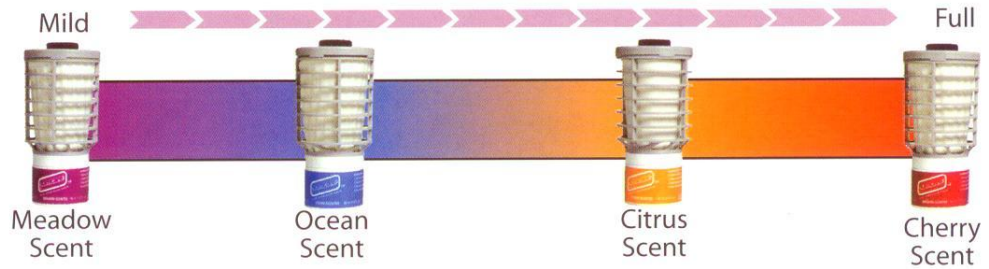

KIMCARE® Continuous Air Freshener vs. Aerosol

KIMCARE® Continuous Air Freshener vs. Gels

KIMCARE® CONTINUOUS AIR FRESHENER SYSTEM

Product Code	Description	Case Pack	Dimension WxHxD (")	Colour
91067	KIMCARE® Air Freshener - Citrus Scented Refill (48ml)	6	2.3 x 4.4 x 2.3	Clear
91072	KIMCARE® Air Freshener - Ocean Scented Refill (48ml)	6	2.3 x 4.4 x 2.3	Clear
91073	KIMCARE® Air Freshener - Meadow Scented Refill (48ml)	6	2.3 x 4.4 x 2.3	Clear
91074	KIMCARE® Air Freshener - Cherry Scented Refill (48ml)	6	2.3 x 4.4 x 2.3	Clear
DISPENSER				
Product Code	Description	Case Pack	Dimension WxHxD (")	Furnish
92620	KIMCARE® Air Freshener Dispenser	12	2.8 x 5.0 x 2.4	White