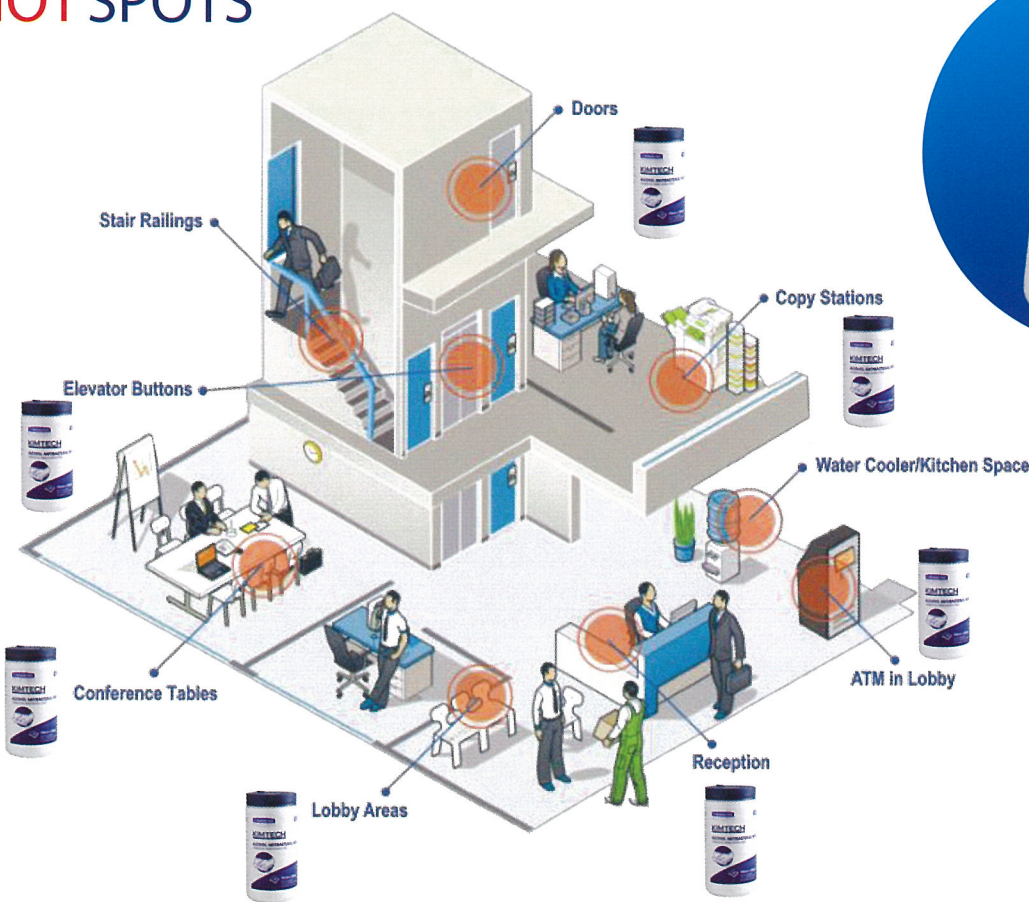

KIMTECH* Alcohol Antibacterial Wipes with commercial grade disinfectant :

- Suitable for use on pre-cleaned hard, non-porous food & non-food contact surfaces or in environment where controlling cross-contamination is critical.
- Pre-moistened with a multi-surface commercial grade disinfectant (70% Isopropyl Alcohol).
- Available in a compact, self-dispensing canister. It's a fast and hygienic way to disinfect surfaces from bacteria.

HOT SPOTS

KIMTECH* Alcohol Antibacterial Wipes

Stock Code	Description	Packing	Size W x L (mm)
4100	KIMTECH*Alcohol Antibacterial Wipes	12 x 70	143 X 210mm

Kimberly-Clark Trading (M) Sdn Bhd

2nd, 10th & 14th Floor, Tower 2, Wisma AmFIRST, Jln SS7/15 (Jln Stadium), Kelana Jaya, 47301, Petaling Jaya, Selangor Darul Ehsan, Malaysia.
Toll Free : 1800 889 466 Tel : (03) 7806 8288 Fax : (03) 7492 2576

Kimberly-Clark Singapore Pte Ltd

3 Anson Road, # 16-01, Springleaf Tower, Singapore 079909
Toll Free : 1800 562 5275 Tel : (65) 6226 2882 Fax : (65) 6327 3857

Email kcp.mktsg@kcc.com Website www.kcprofessional.com